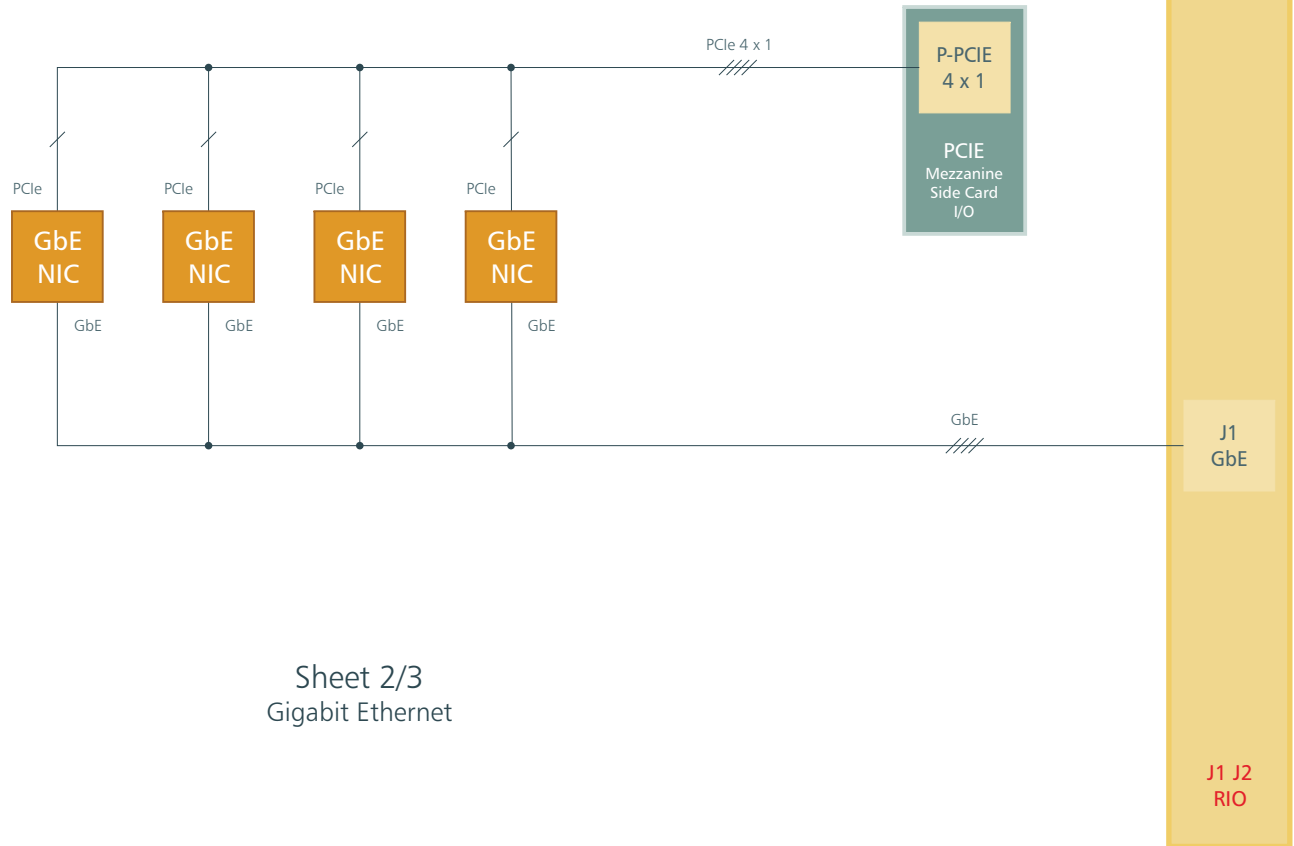

Simplified Block Diagram
PCL-CAPELLA
© EKF • ekf.com

Sheet 2/3
Gigabit Ethernet

J1 J2
RIO

Simplified Block Diagram
PCL-CAPELLA
 © EKF • ekf.com

Sheet 3/3
 UART/Legacy